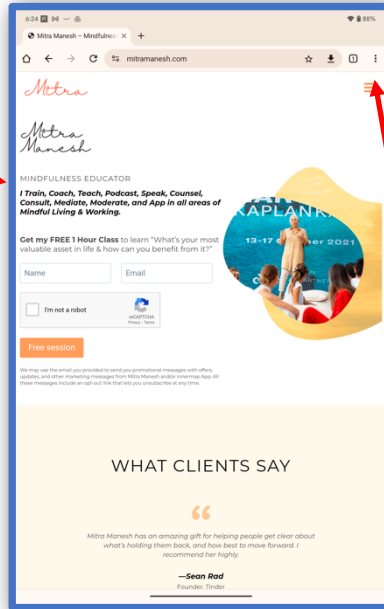

How to add mitramanesh.com to your Android Home Screen

1. On your Android device, open Chrome and go to mitramanesh.com.

You will see this screen

2. Tap the three dots in the top right corner to open the Menu.
3. Select Add to home screen
4. Choose a name for the shortcut
5. Chrome will add the shortcut to the home screen

Note: The icon can be placed automatically or positioned manually.